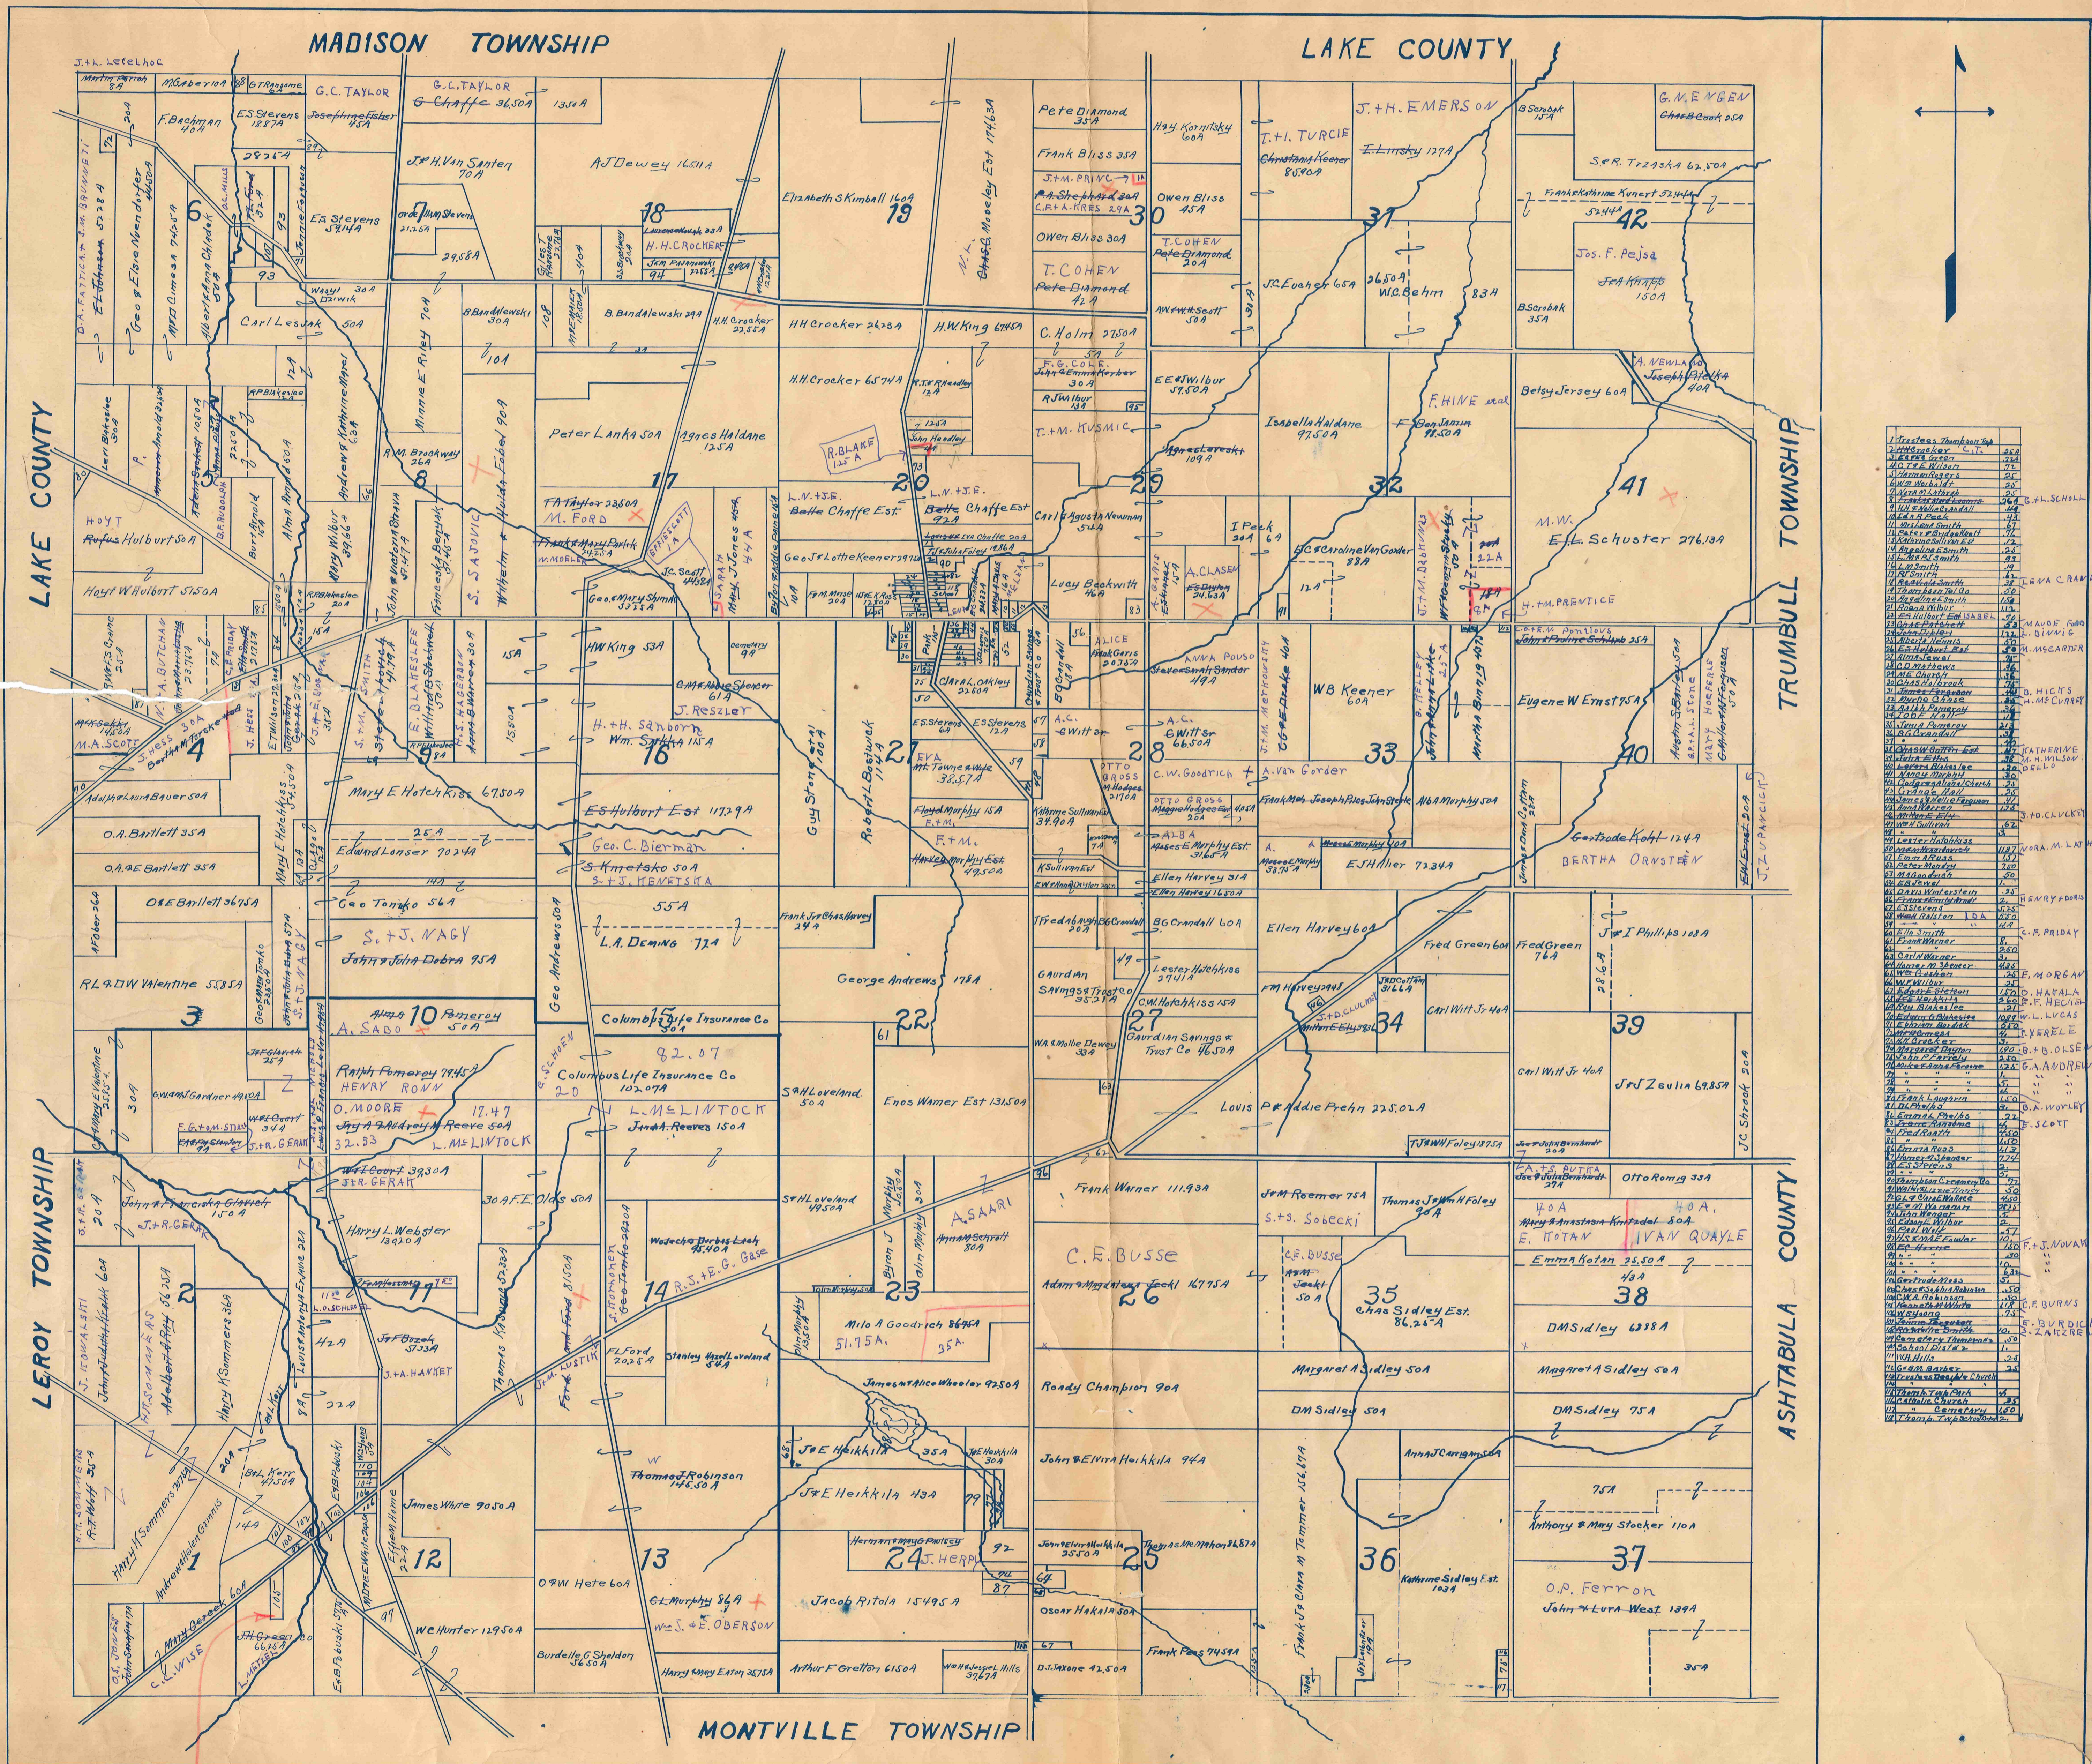

THOMPSON

1	James Thompson	2.00
2	John Thompson	2.00
3	John Thompson	2.00
4	John Thompson	2.00
5	John Thompson	2.00
6	John Thompson	2.00
7	John Thompson	2.00
8	John Thompson	2.00
9	John Thompson	2.00
10	John Thompson	2.00
11	John Thompson	2.00
12	John Thompson	2.00
13	John Thompson	2.00
14	John Thompson	2.00
15	John Thompson	2.00
16	John Thompson	2.00
17	John Thompson	2.00
18	John Thompson	2.00
19	John Thompson	2.00
20	John Thompson	2.00
21	John Thompson	2.00
22	John Thompson	2.00
23	John Thompson	2.00
24	John Thompson	2.00
25	John Thompson	2.00
26	John Thompson	2.00
27	John Thompson	2.00
28	John Thompson	2.00
29	John Thompson	2.00
30	John Thompson	2.00
31	John Thompson	2.00
32	John Thompson	2.00
33	John Thompson	2.00
34	John Thompson	2.00
35	John Thompson	2.00
36	John Thompson	2.00
37	John Thompson	2.00
38	John Thompson	2.00
39	John Thompson	2.00
40	John Thompson	2.00
41	John Thompson	2.00
42	John Thompson	2.00

on Map
Location does not correspond
with the description in the Deed
Please investigate
Property now owned by
Chas. F. Burns (1/2 Ac)

THOMPSON

Section	Owner	Acreage
1	John A.
2
3
4
5
6
7
8
9
10
11
12
13
14
15
16
17
18
19
20
21
22
23
24
25
26
27
28
29
30
31
32
33
34
35
36
37
38
39
40
41
42